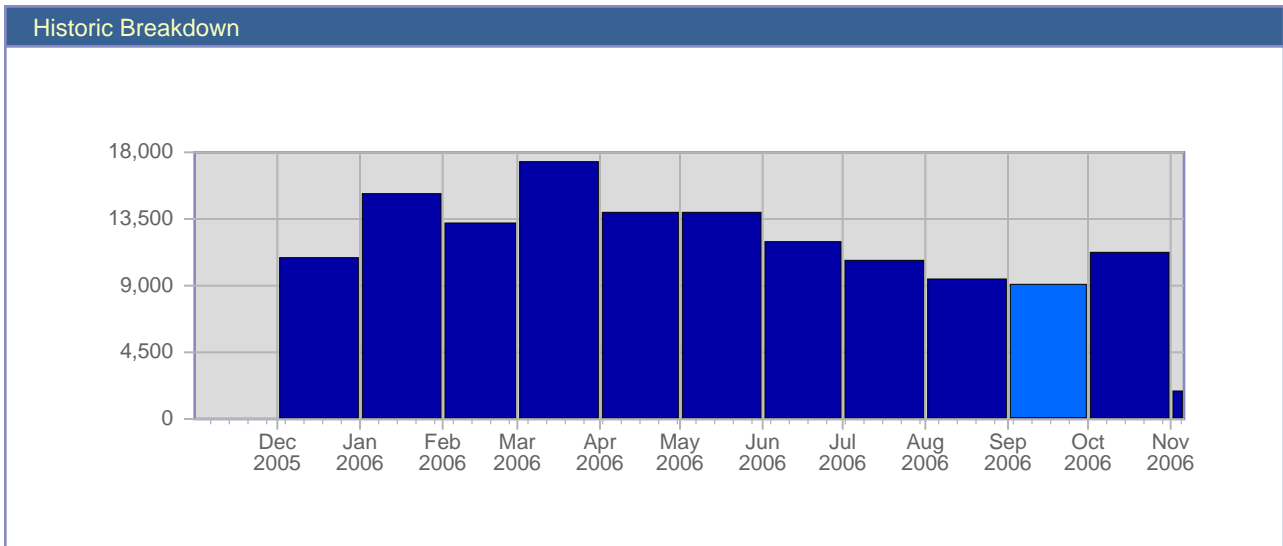

Traffic Reports Visits

Report Description	
Report Description:	Visits during the month of September 2006
Report Range:	Month of September 2006
Report Scope:	Historical Data

Date	Total Visits	Average Visits Historically	Change	Percent of Total Visits
Fri Sep 1st, 2006	311	382.43	+86 ▲	3.40%
Sat Sep 2nd, 2006	269	327.38	-71 ▼	2.94%
Sun Sep 3rd, 2006	282	358.98	-82 ▼	3.08%
Mon Sep 4th, 2006	266	434.44	-111 ▼	2.90%
Tue Sep 5th, 2006	302	440.05	-20 ▼	3.30%
Wed Sep 6th, 2006	326	428.12	+96 ▲	3.56%
Thu Sep 7th, 2006	254	403.82	+12 ▲	2.77%
Fri Sep 8th, 2006	261	382.43	-50 ▼	2.85%
Sat Sep 9th, 2006	201	327.38	-68 ▼	2.19%
Sun Sep 10th, 2006	267	358.98	-15 ▼	2.92%
Mon Sep 11th, 2006	352	434.44	+86 ▲	3.84%
Tue Sep 12th, 2006	310	440.05	+8 ▲	3.38%
Wed Sep 13th, 2006	319	428.12	-7 ▼	3.48%
Thu Sep 14th, 2006	351	403.82	+97 ▲	3.83%
Fri Sep 15th, 2006	287	382.43	+26 ▲	3.13%
Sat Sep 16th, 2006	221	327.38	+20 ▲	2.41%
Sun Sep 17th, 2006	319	358.98	+52 ▲	3.48%
Mon Sep 18th, 2006	328	434.44	-24 ▼	3.58%
Tue Sep 19th, 2006	360	440.05	+50 ▲	3.93%
Wed Sep 20th, 2006	388	428.12	+69 ▲	4.24%
Thu Sep 21st, 2006	351	403.82	0 ▬	3.83%
Fri Sep 22nd, 2006	249	382.43	-38 ▼	2.72%
Sat Sep 23rd, 2006	247	327.38	+26 ▲	2.70%
Sun Sep 24th, 2006	314	358.98	+314 ▲	3.43%
Mon Sep 25th, 2006	329	434.44	+329 ▲	3.59%
Tue Sep 26th, 2006	383	440.05	+383 ▲	4.18%
Wed Sep 27th, 2006	369	428.12	+369 ▲	4.03%
Thu Sep 28th, 2006	365	403.82	+365 ▲	3.99%
Fri Sep 29th, 2006	287	382.43	+287 ▲	3.13%
Sat Sep 30th, 2006	292	327.38	+292 ▲	3.19%
	9,160	10,597		