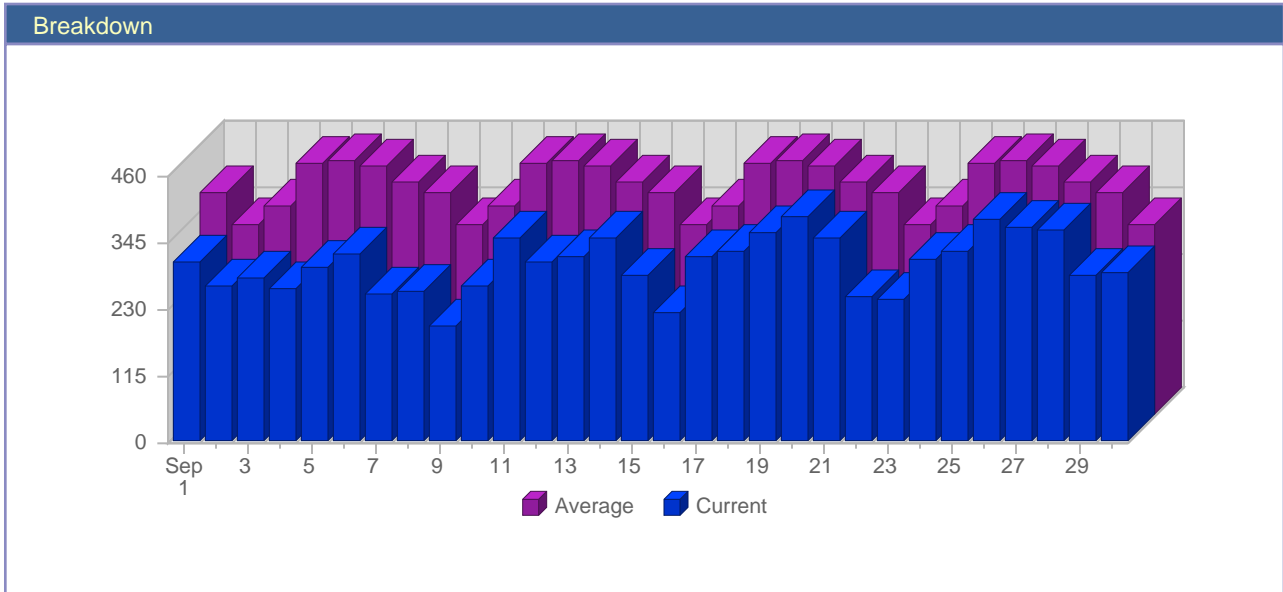

Traffic Reports Visits

Report Description	
Report Description:	Visits during the month of September 2006
Report Range:	Month of September 2006
Report Scope:	Historical Data

Date	Total Visits	Average Visits Historically	Change	Percent of Total Visits
Fri Sep 1st, 2006	311	382.43	+86 ▲	3.40%
Sat Sep 2nd, 2006	269	327.38	-71 ▼	2.94%
Sun Sep 3rd, 2006	282	358.98	-82 ▼	3.08%
Mon Sep 4th, 2006	266	434.44	-111 ▼	2.90%
Tue Sep 5th, 2006	302	440.05	-20 ▼	3.30%
Wed Sep 6th, 2006	326	428.12	+96 ▲	3.56%
Thu Sep 7th, 2006	254	403.82	+12 ▲	2.77%
Fri Sep 8th, 2006	261	382.43	-50 ▼	2.85%
Sat Sep 9th, 2006	201	327.38	-68 ▼	2.19%
Sun Sep 10th, 2006	267	358.98	-15 ▼	2.92%
Mon Sep 11th, 2006	352	434.44	+86 ▲	3.84%
Tue Sep 12th, 2006	310	440.05	+8 ▲	3.38%
Wed Sep 13th, 2006	319	428.12	-7 ▼	3.48%
Thu Sep 14th, 2006	351	403.82	+97 ▲	3.83%
Fri Sep 15th, 2006	287	382.43	+26 ▲	3.13%
Sat Sep 16th, 2006	221	327.38	+20 ▲	2.41%
Sun Sep 17th, 2006	319	358.98	+52 ▲	3.48%
Mon Sep 18th, 2006	328	434.44	-24 ▼	3.58%
Tue Sep 19th, 2006	360	440.05	+50 ▲	3.93%
Wed Sep 20th, 2006	388	428.12	+69 ▲	4.24%
Thu Sep 21st, 2006	351	403.82	0 ▬	3.83%
Fri Sep 22nd, 2006	249	382.43	-38 ▼	2.72%
Sat Sep 23rd, 2006	247	327.38	+26 ▲	2.70%
Sun Sep 24th, 2006	314	358.98	+314 ▲	3.43%
Mon Sep 25th, 2006	329	434.44	+329 ▲	3.59%
Tue Sep 26th, 2006	383	440.05	+383 ▲	4.18%
Wed Sep 27th, 2006	369	428.12	+369 ▲	4.03%
Thu Sep 28th, 2006	365	403.82	+365 ▲	3.99%
Fri Sep 29th, 2006	287	382.43	+287 ▲	3.13%
Sat Sep 30th, 2006	292	327.38	+292 ▲	3.19%
	9,160	10,597		